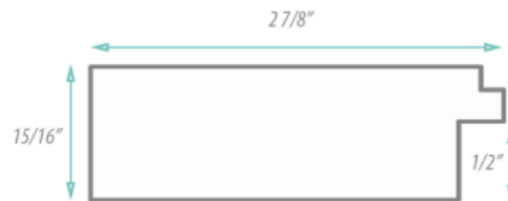

SPECIFICATION SHEET

FRAMED MIRROR

MODEL#: FM 80743-24X36

FRAMED MIRRORS COLLECTION

FEATURES:

- ONE 24X36" HIGH RESOLUTION SILVER PLATE GLASS MIRROR SIZE W/ DECORATIVE FRAME.
- "WALL HUGGER" HANGER FOR MOUNTING INCLUDED.
- STANDARD MOUNTING STYLE IS VERTICAL. FOR HORIZONTAL, PLEASE SPECIFY WHEN ORDERING.
- PACKED IN FOUR WALL (FOLDED DOUBLE WALL) CORRUGATION.
- STYLE: MODERN
- COLOR: WHITE
- FINISH: MATTE

MIRROR FINISHES:

- FLAT POLISHED EDGE
- BEVELED EDGE

OVERALL SIZE DIMENSION: 29 1/2" WIDE X 40 1/2" HIGH X 1" DEEP